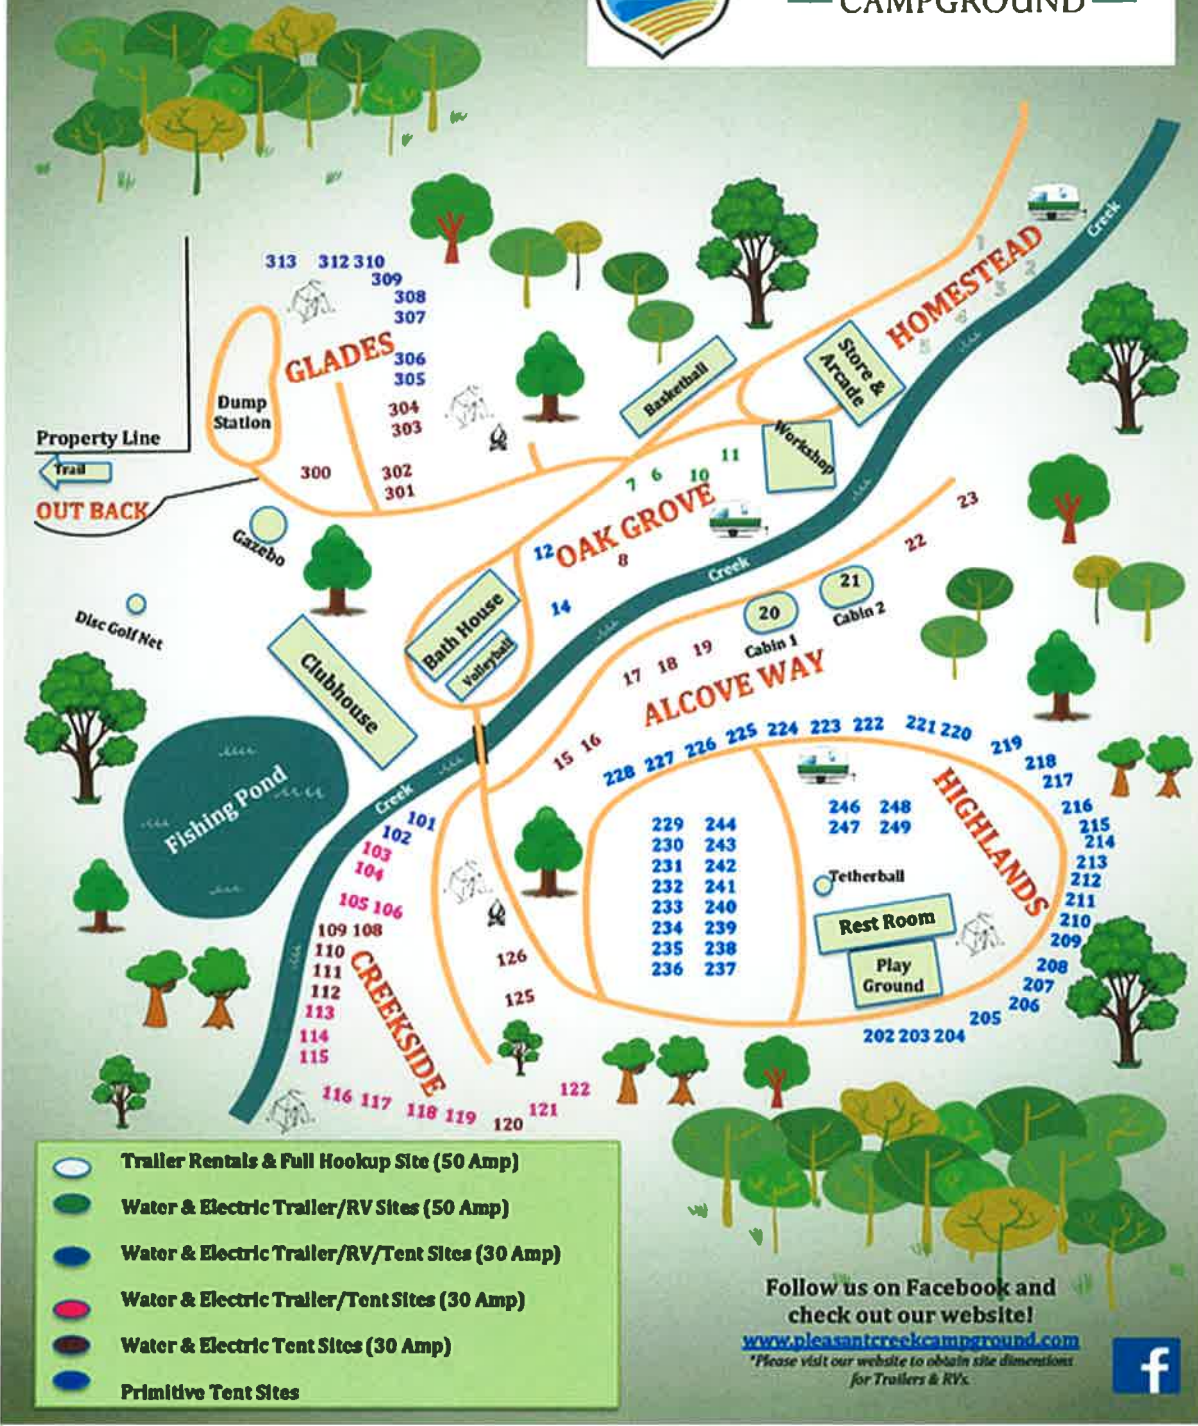

PLEASANT CREEK — CAMPGROUND —

-  Trailer Rentals & Full Hookup Site (50 Amp)
-  Water & Electric Trailer/RV Sites (50 Amp)
-  Water & Electric Trailer/RV/Tent Sites (30 Amp)
-  Water & Electric Trailer/Tent Sites (30 Amp)
-  Water & Electric Tent Sites (30 Amp)
-  Primitive Tent Sites

Follow us on Facebook and check out our website!

www.pleasantcreekcampground.com

*Please visit our website to obtain site dimensions for Trailers & RVs.