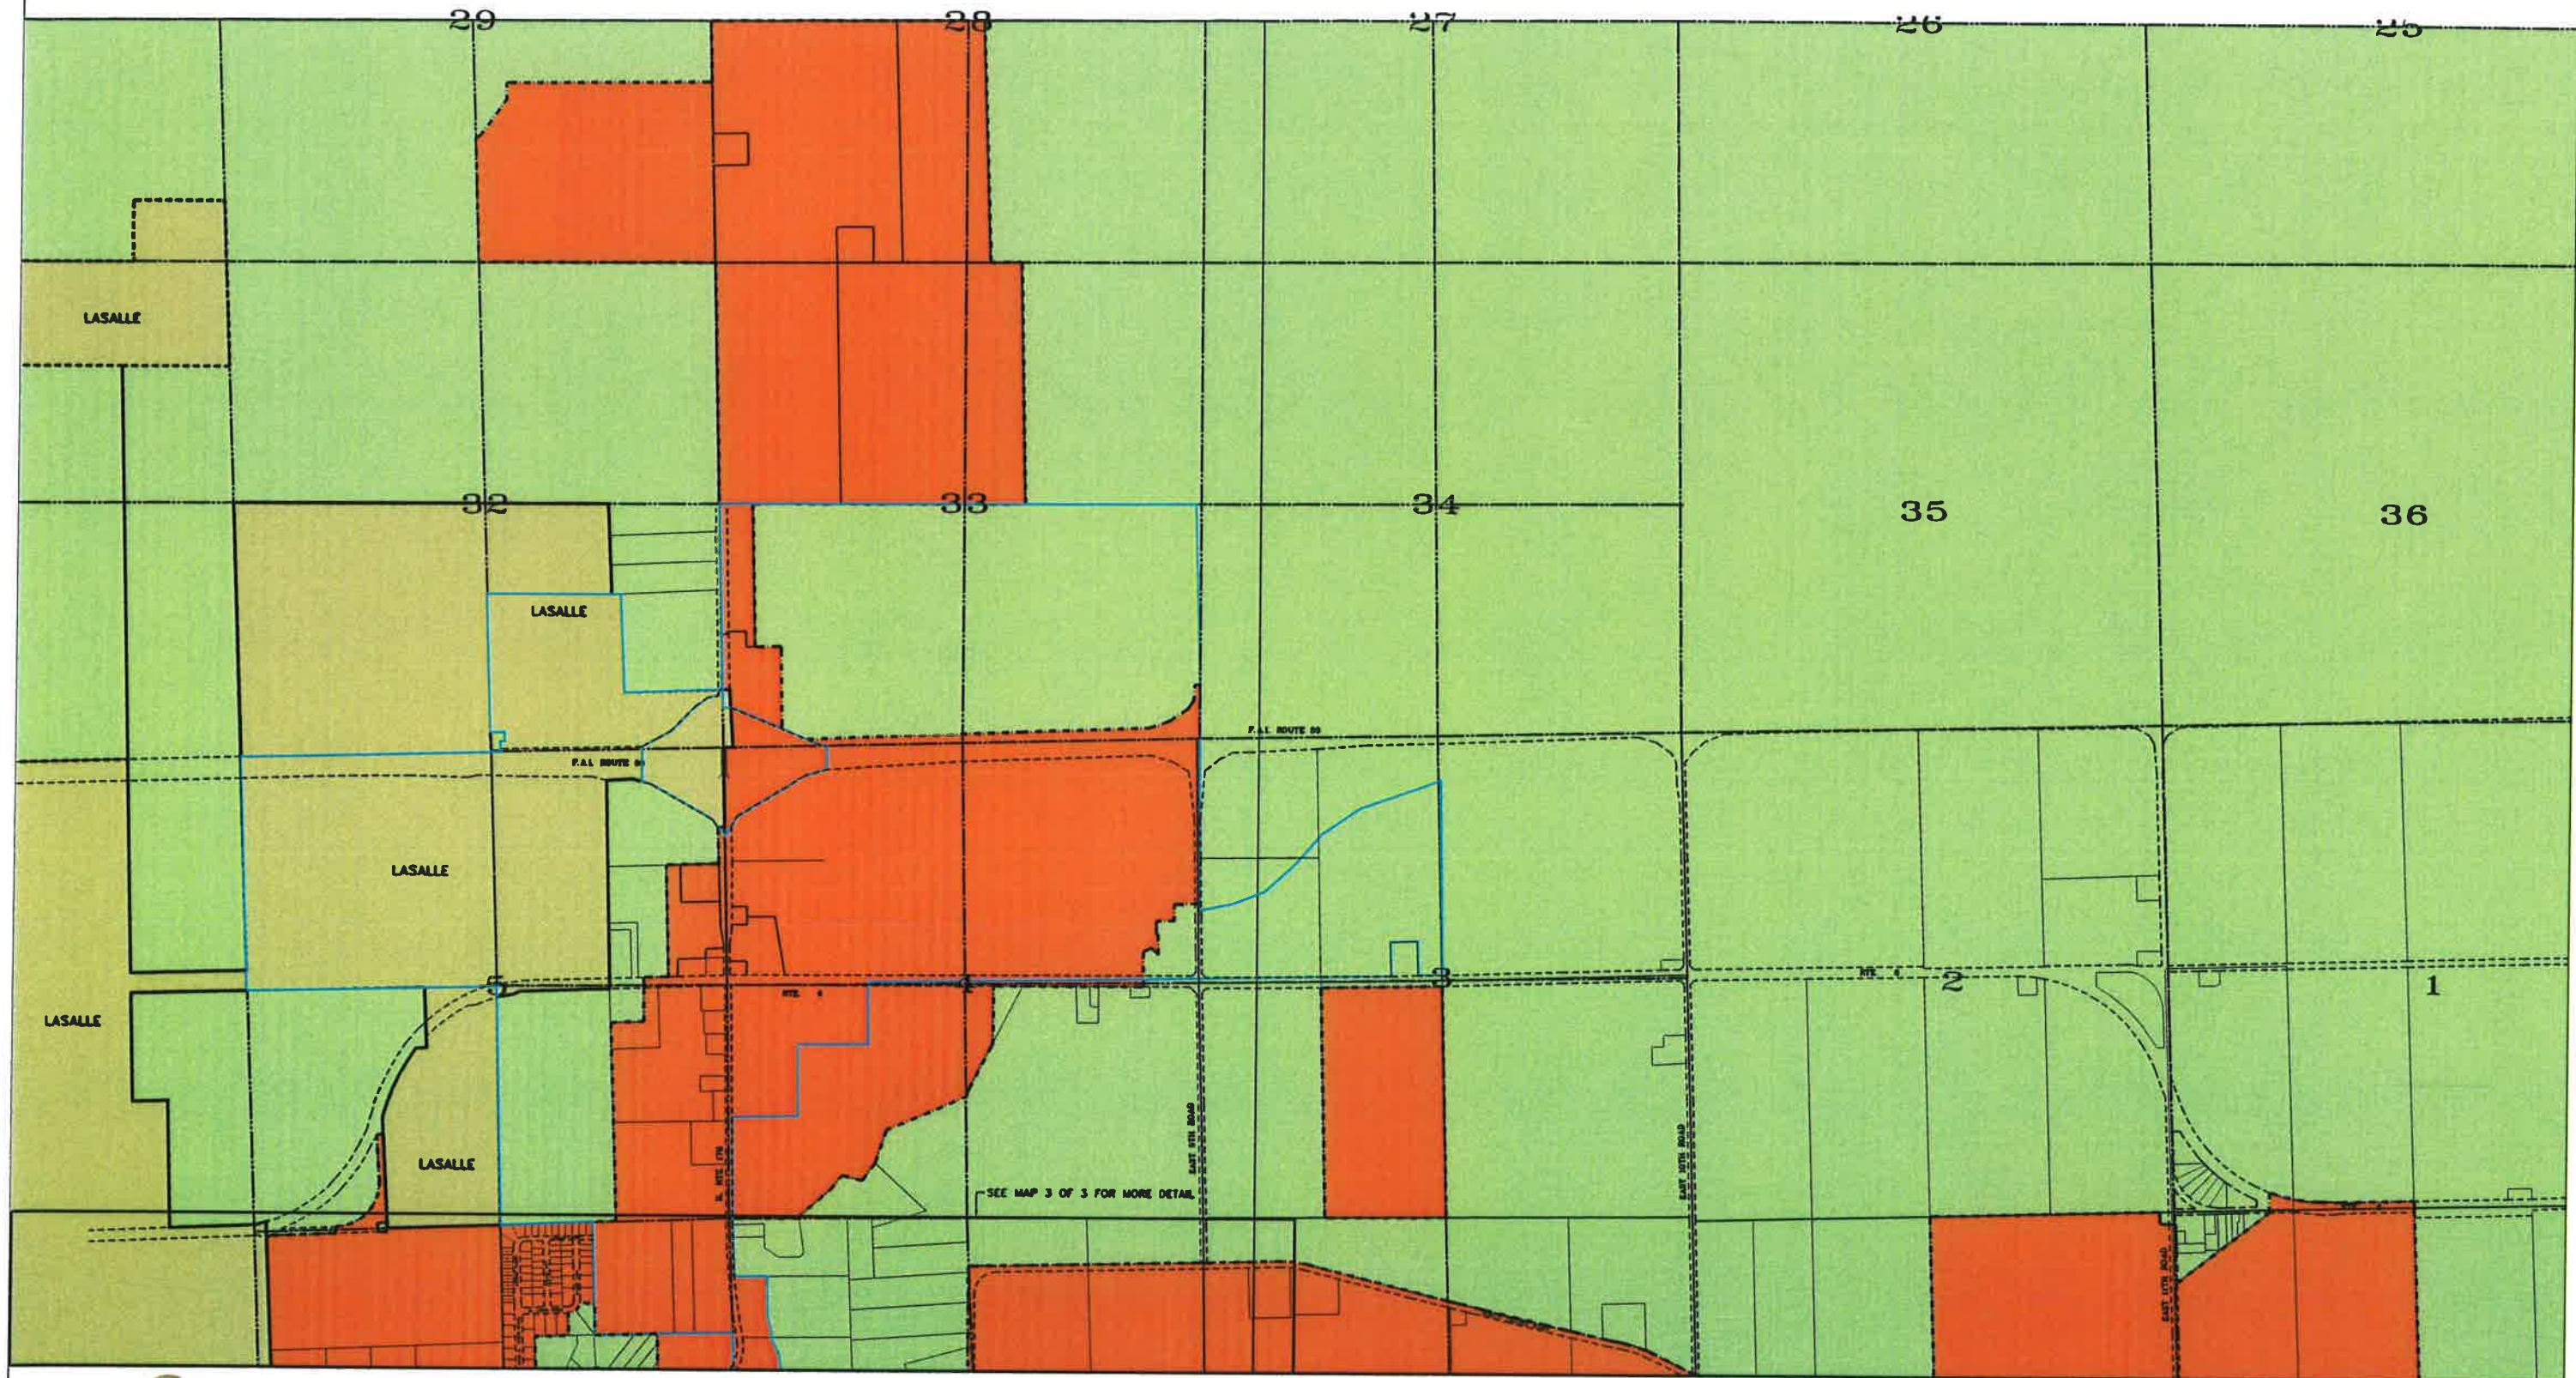

VILLAGE OF NORTH UTICA, ILLINOIS 2015 ENTERPRISE ZONE LIMITS MAP (SOUTH) (I.V. ENTERPRISE ZONE) APRIL, 2015

LEGEND
█ CORPORATE LIMIT (UTICA)
█ EXISTING ENTERPRISE ZONE LIMITS

GRAPHIC SCALE
 0 400 800
 (IN FEET)

VILLAGE OF NORTH UTICA, ILLINOIS 2015 ENTERPRISE ZONE LIMITS MAP (NORTH) (I.V. ENTERPRISE ZONE) APRIL, 2015

LEGEND

- CORPORATE LIMIT (UTICA)
- EXISTING ENTERPRISE ZONE LIMITS

VILLAGE OF NORTH UTICA, ILLINOIS

2015 ENTERPRISE ZONE LIMITS MAP (DETAILED AREA)

(I.V. ENTERPRISE ZONE)

APRIL, 2015

LEGEND

CORPORATE LIMIT (UTICA)

EXISTING ENTERPRISE ZONE LIMITS

GRAPHIC SCALE
 0 200 400
 (IN FEET)

N