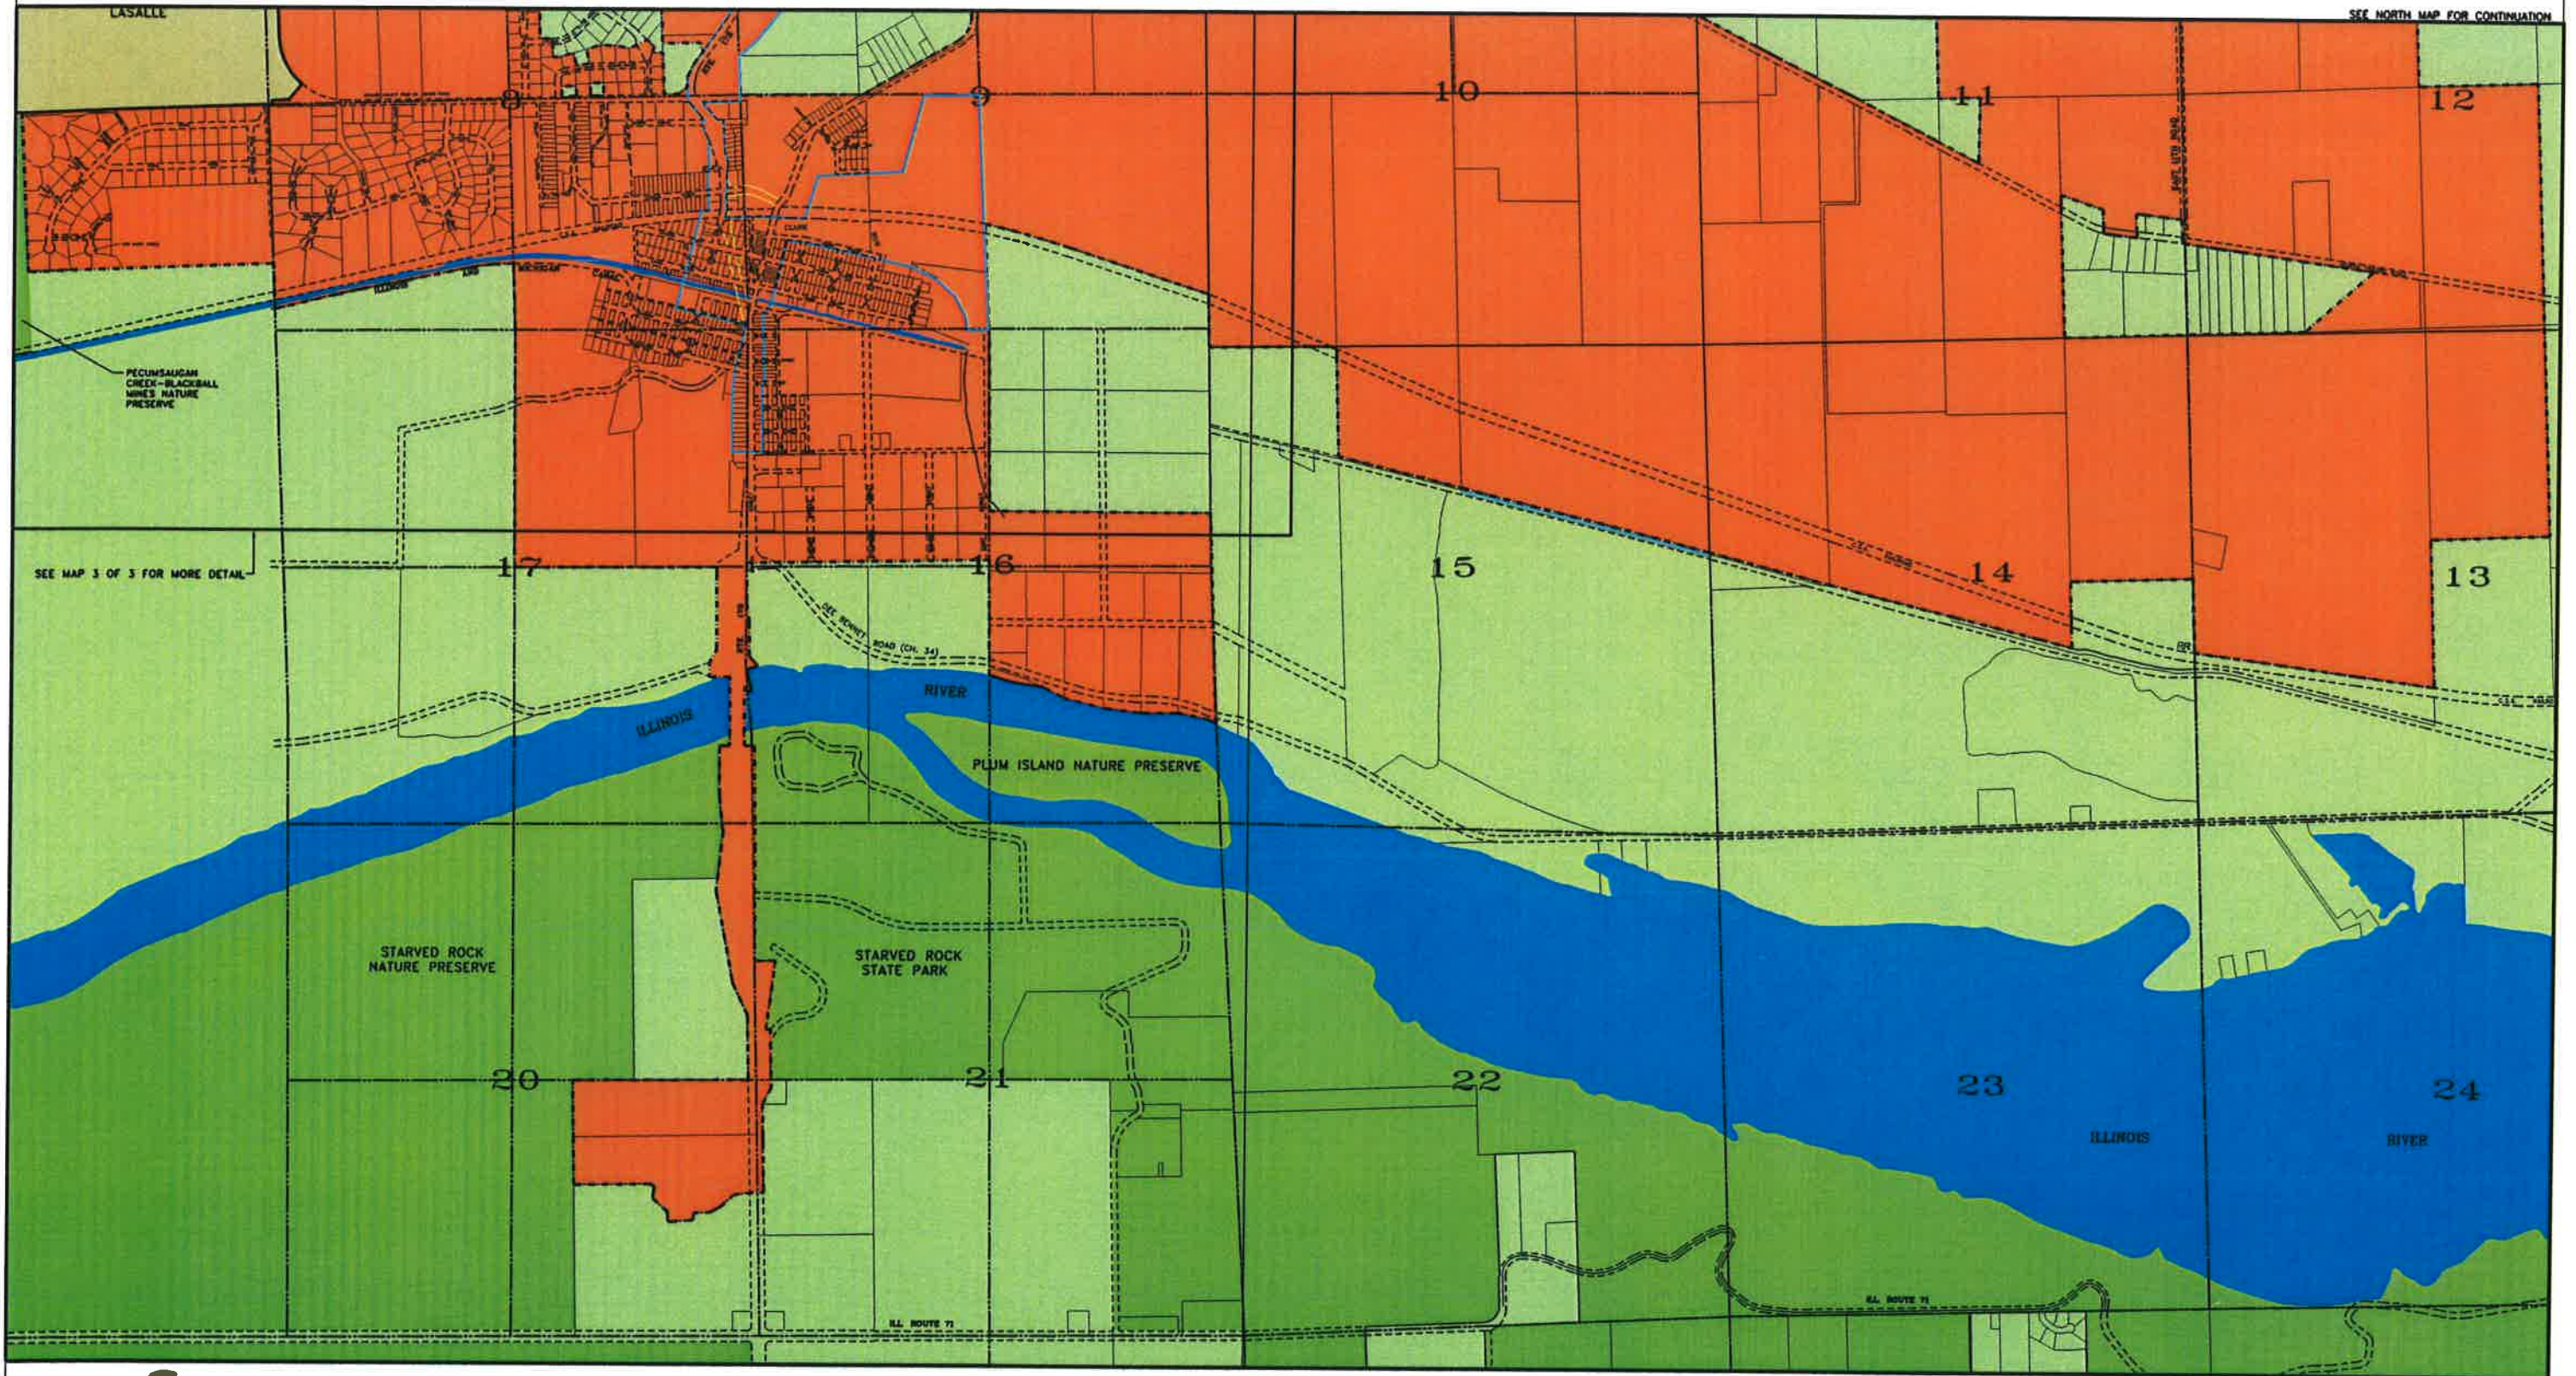

VILLAGE OF NORTH UTICA, ILLINOIS 2015 ENTERPRISE ZONE LIMITS MAP (SOUTH) (I.V. ENTERPRISE ZONE) APRIL, 2015

LEGEND
█ CORPORATE LIMIT (UTICA)
█ EXISTING ENTERPRISE ZONE LIMITS

GRAPHIC SCALE
 0 400 800
 (IN FEET)

VILLAGE OF NORTH UTICA, ILLINOIS 2015 ENTERPRISE ZONE LIMITS MAP (NORTH) (I.V. ENTERPRISE ZONE) APRIL, 2015

LEGEND

- CORPORATE LIMIT (UTICA)
- EXISTING ENTERPRISE ZONE LIMITS

VILLAGE OF NORTH UTICA, ILLINOIS

2015 ENTERPRISE ZONE LIMITS MAP (DETAILED AREA)

(I.V. ENTERPRISE ZONE)

APRIL, 2015

LEGEND

CORPORATE LIMIT (UTICA)

EXISTING ENTERPRISE ZONE LIMITS

GRAPHIC SCALE
 0 200 400
 (IN FEET)

N