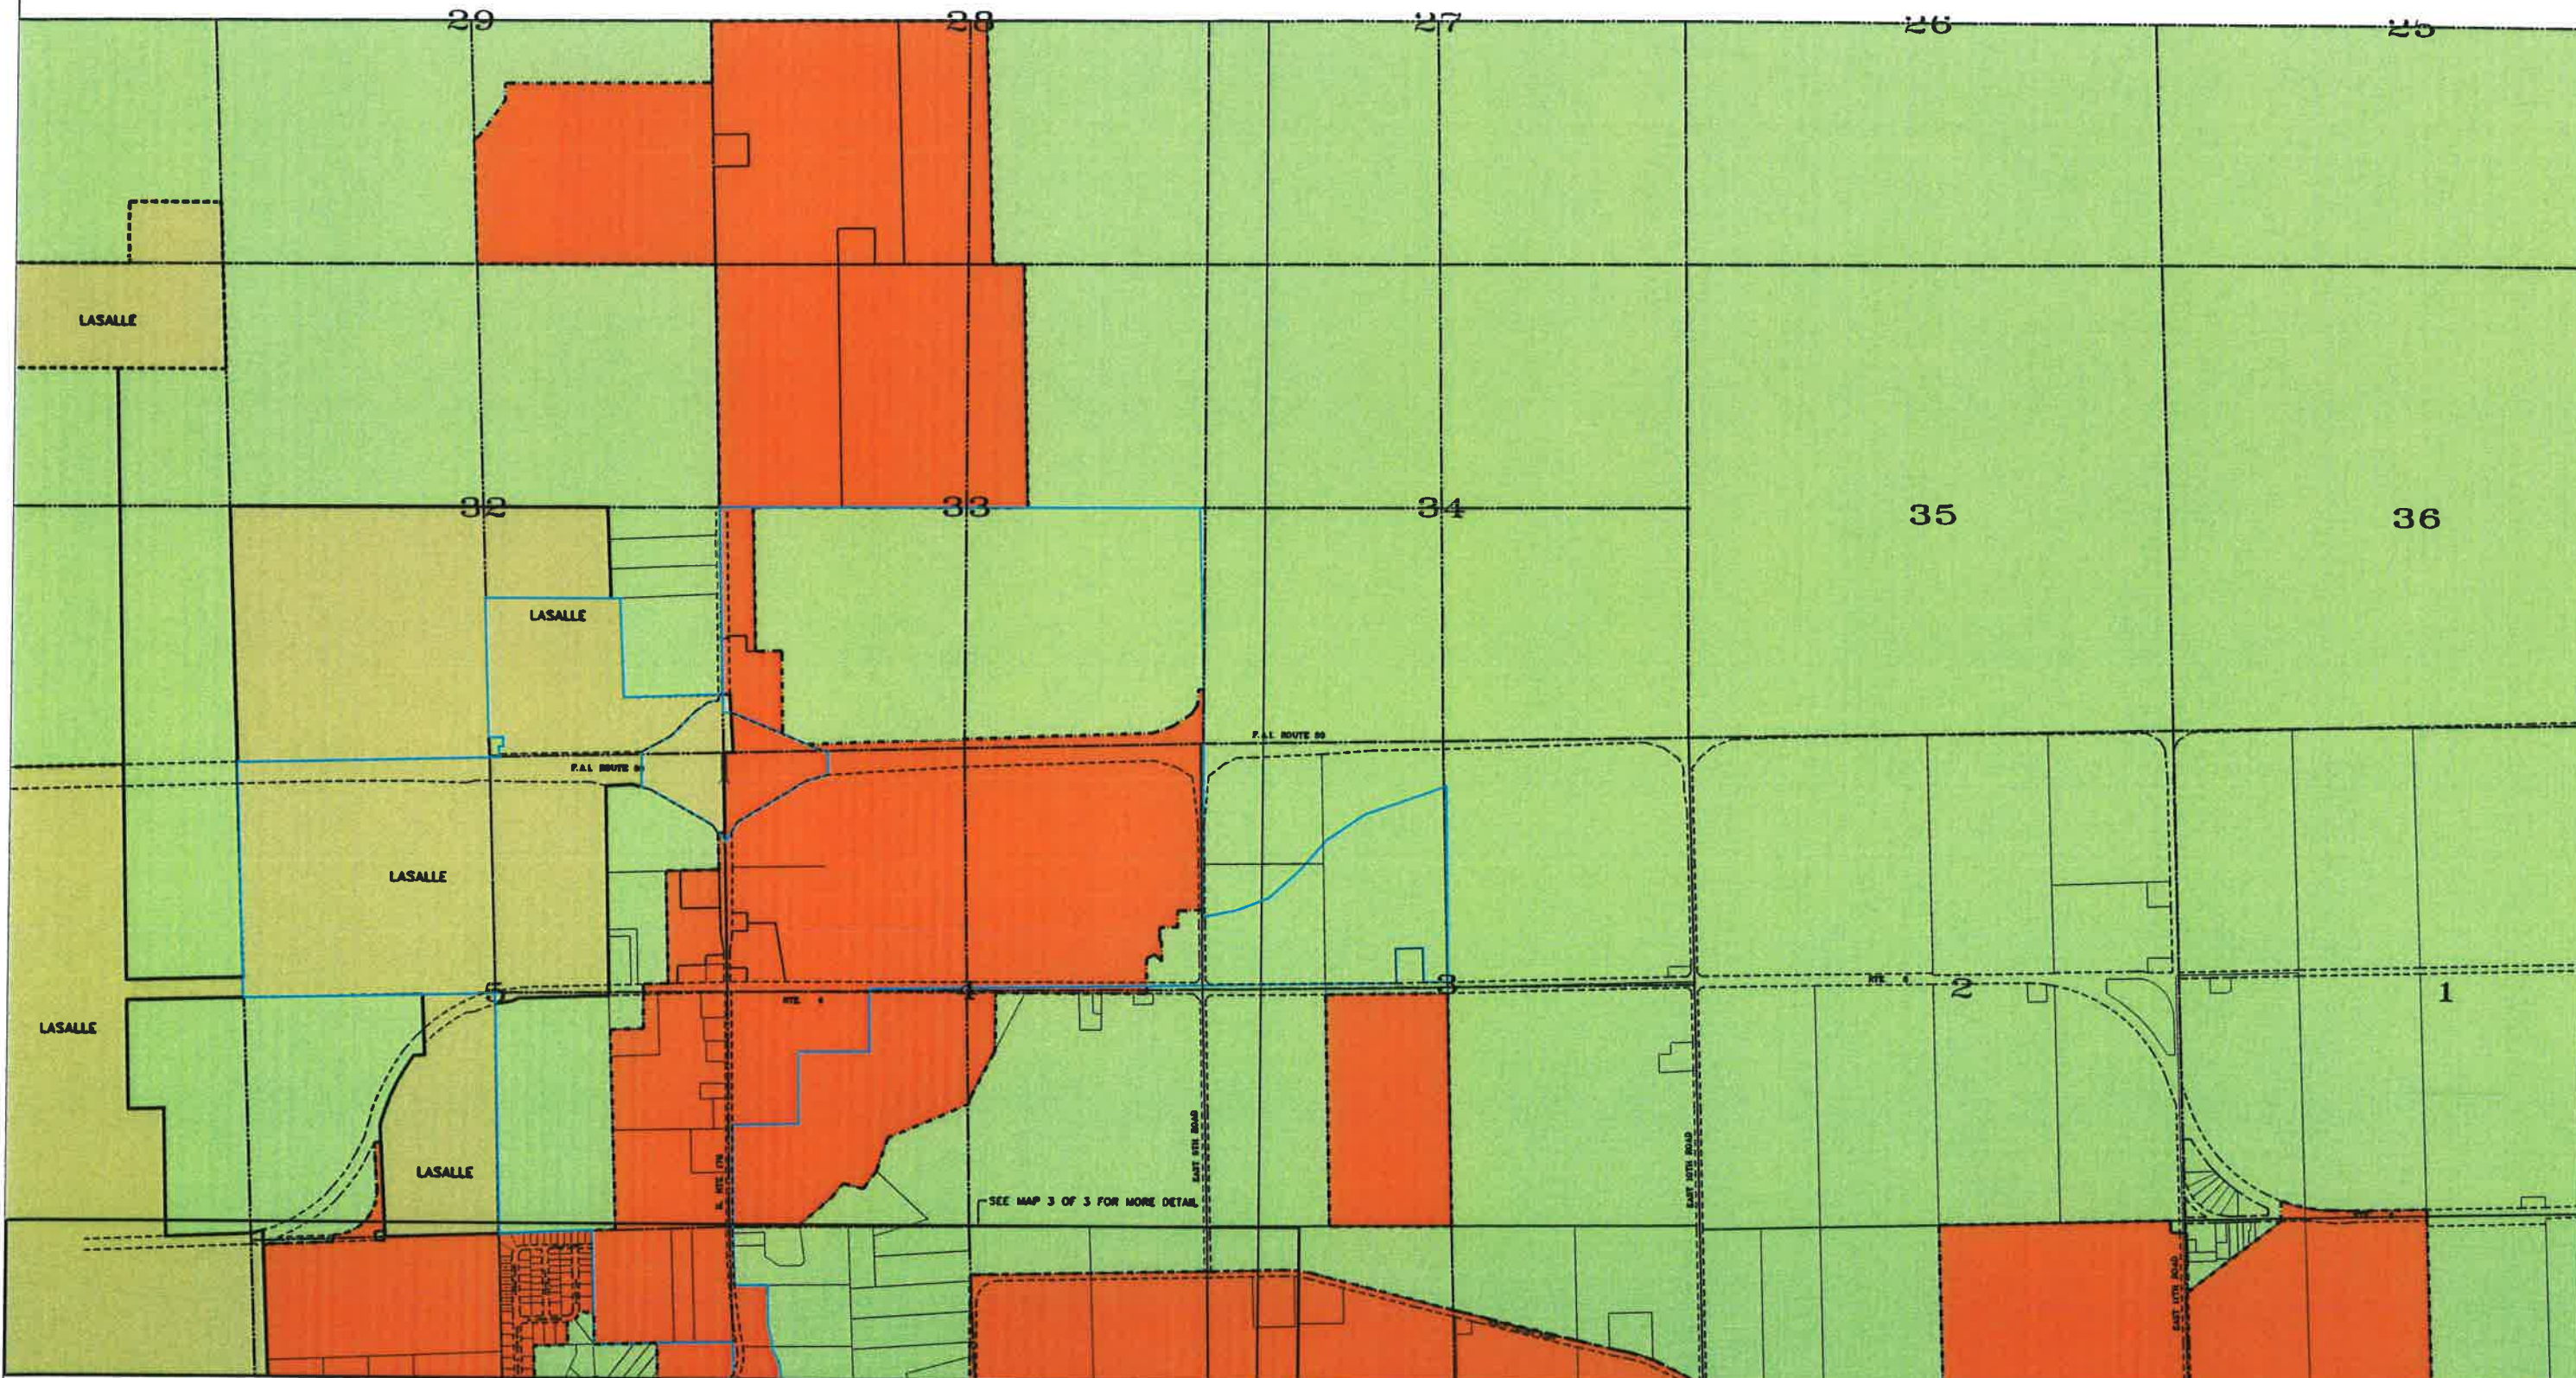

# VILLAGE OF NORTH UTICA, ILLINOIS 2015 ENTERPRISE ZONE LIMITS MAP (SOUTH) (I.V. ENTERPRISE ZONE) APRIL, 2015

**LEGEND**  
█ CORPORATE LIMIT (UTICA)  
█ EXISTING ENTERPRISE ZONE LIMITS

GRAPHIC SCALE  
 0 400 800  
 (IN FEET)

# VILLAGE OF NORTH UTICA, ILLINOIS 2015 ENTERPRISE ZONE LIMITS MAP (NORTH) (I.V. ENTERPRISE ZONE) APRIL, 2015

**LEGEND**

- CORPORATE LIMIT (UTICA)
- EXISTING ENTERPRISE ZONE LIMITS

GRAPHIC SCALE  
0 400 800  
(IN FEET)

## 2015 ENTERPRISE ZONE LIMITS MAP (DETAILED AREA)

### APRIL, 2015

**LEGEND**

CORPORATE LIMIT (UTICA)

EXISTING ENTERPRISE ZONE LIMITS

GRAPHIC SCALE  
 0 200 400  
 (IN FEET)

N