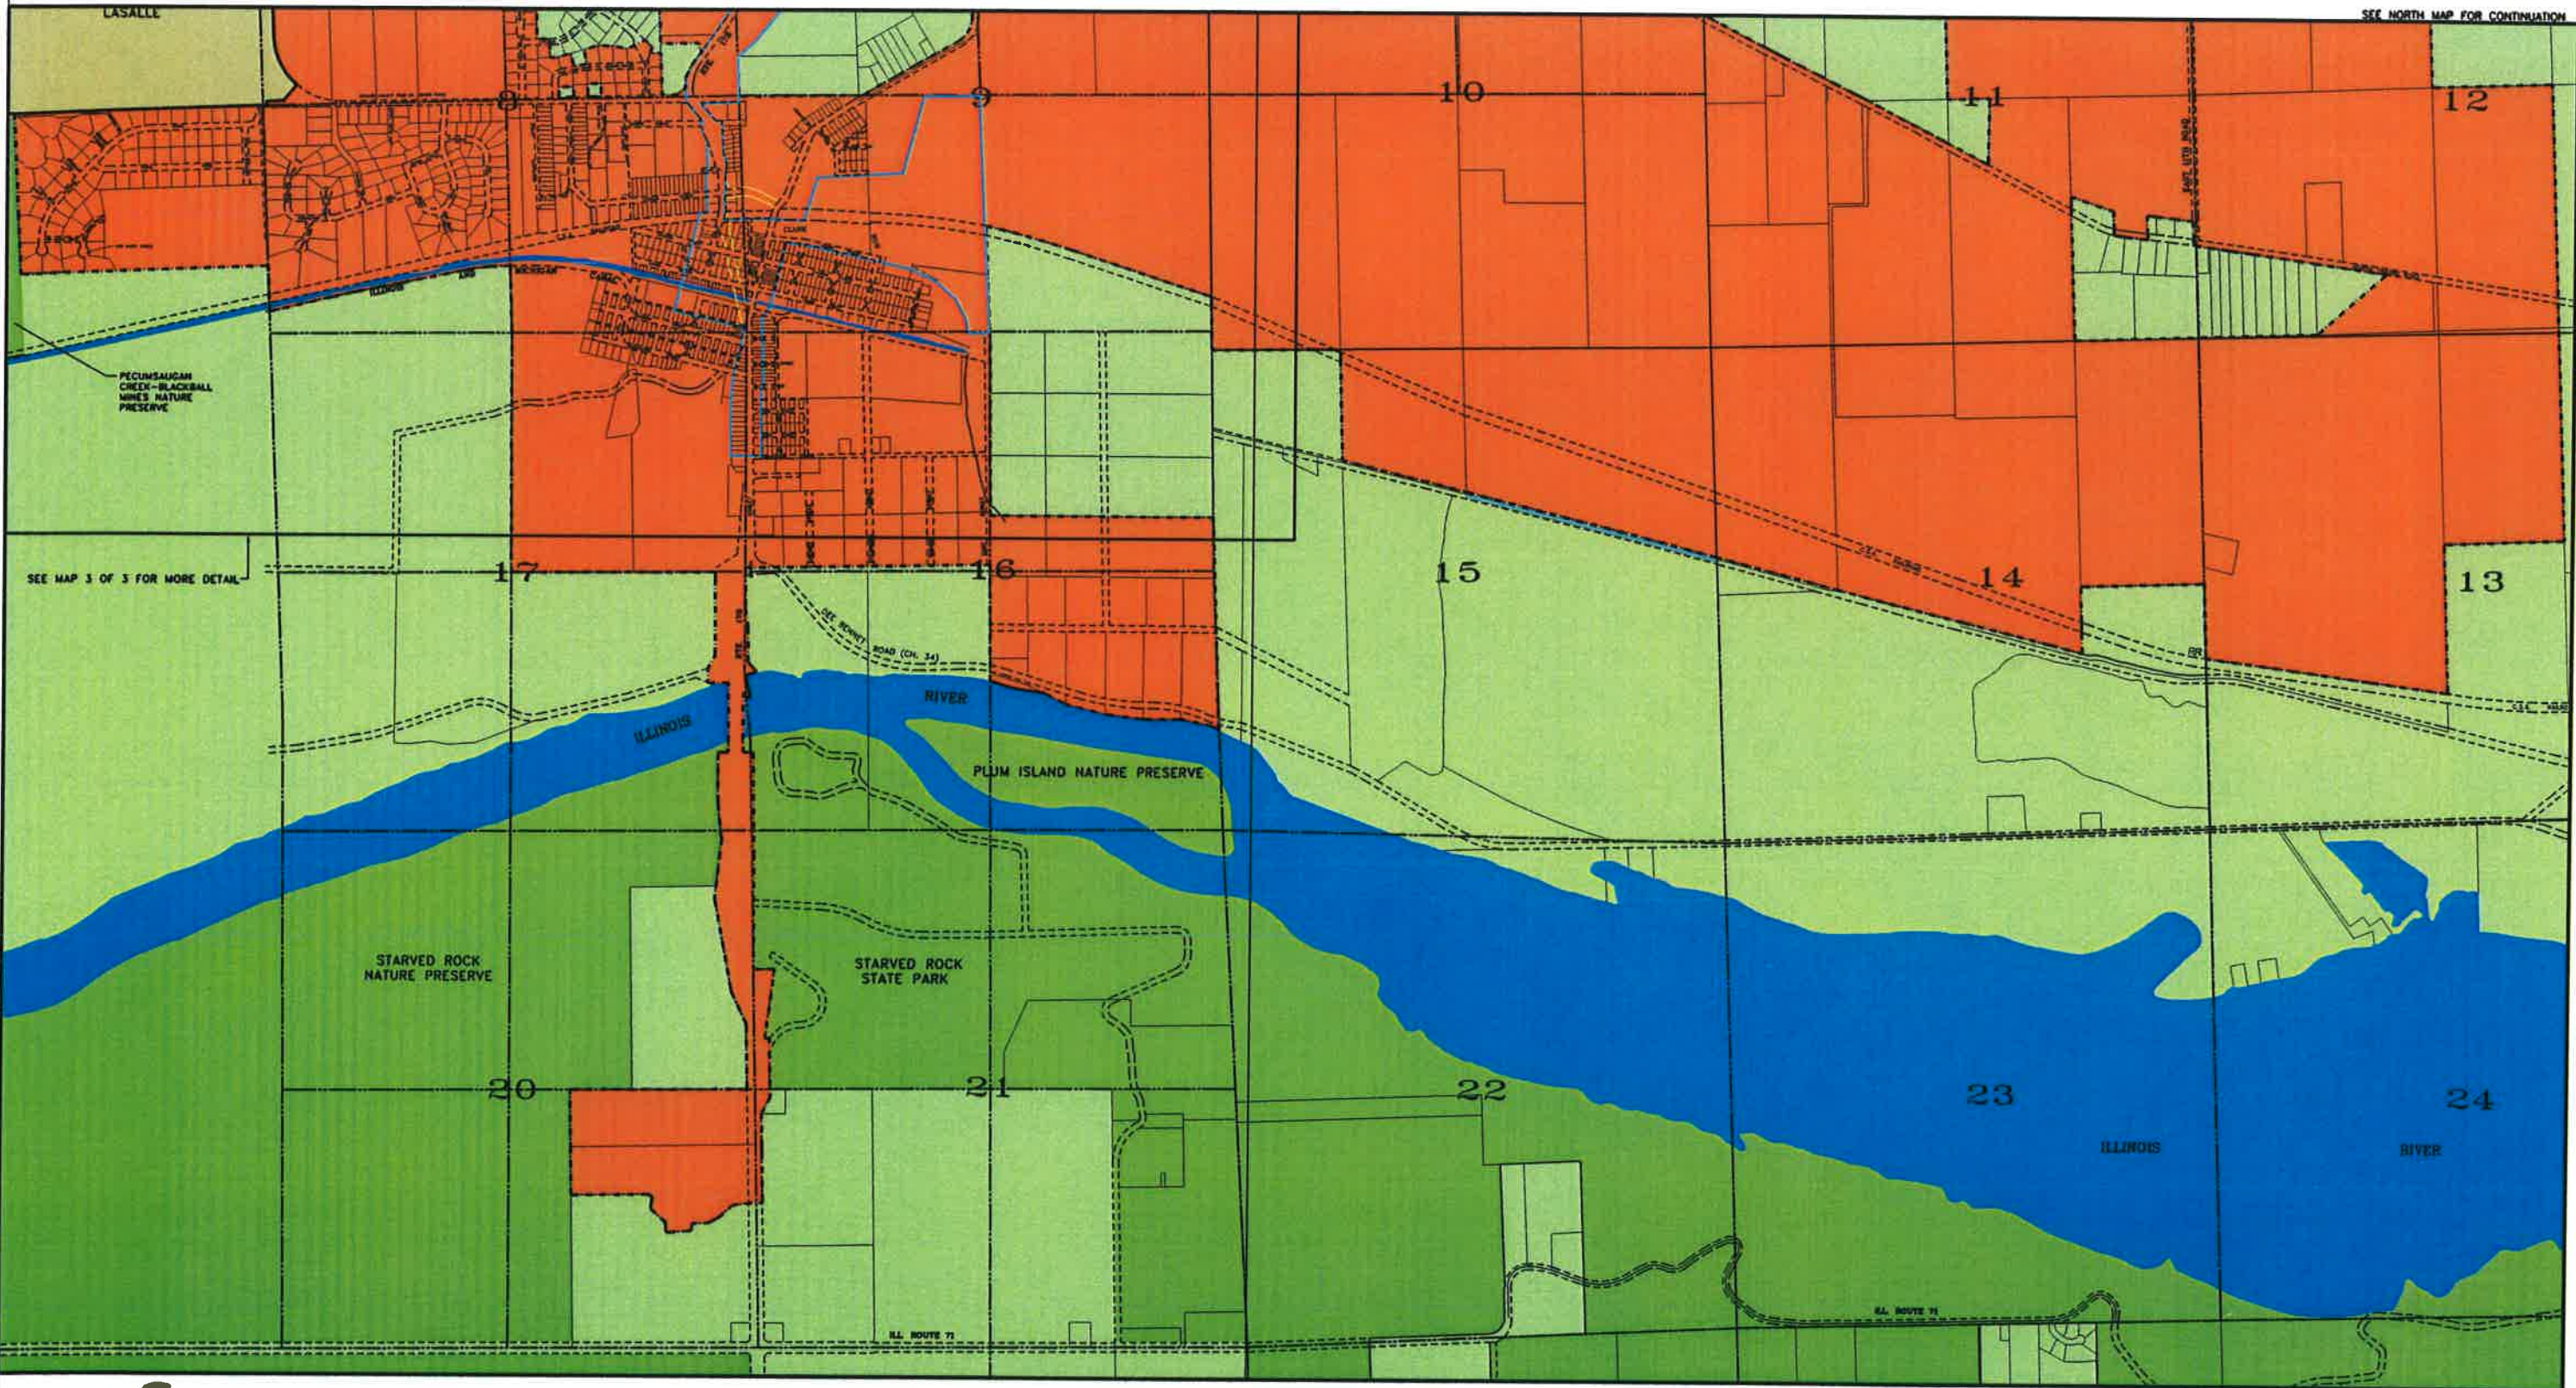

# VILLAGE OF NORTH UTICA, ILLINOIS 2015 ENTERPRISE ZONE LIMITS MAP (SOUTH) (I.V. ENTERPRISE ZONE) APRIL, 2015

**LEGEND**  
█ CORPORATE LIMIT (UTICA)  
█ EXISTING ENTERPRISE ZONE LIMITS

GRAPHIC SCALE  
 0 400 800  
 (IN FEET)

# VILLAGE OF NORTH UTICA, ILLINOIS 2015 ENTERPRISE ZONE LIMITS MAP (NORTH) (I.V. ENTERPRISE ZONE) APRIL, 2015

**LEGEND**

- CORPORATE LIMIT (UTICA)
- EXISTING ENTERPRISE ZONE LIMITS

GRAPHIC SCALE  
0 400 800  
(IN FEET)

## 2015 ENTERPRISE ZONE LIMITS MAP (DETAILED AREA)

### APRIL, 2015

**LEGEND**

CORPORATE LIMIT (UTICA)

EXISTING ENTERPRISE ZONE LIMITS

GRAPHIC SCALE  
 0 200 400  
 (IN FEET)

N